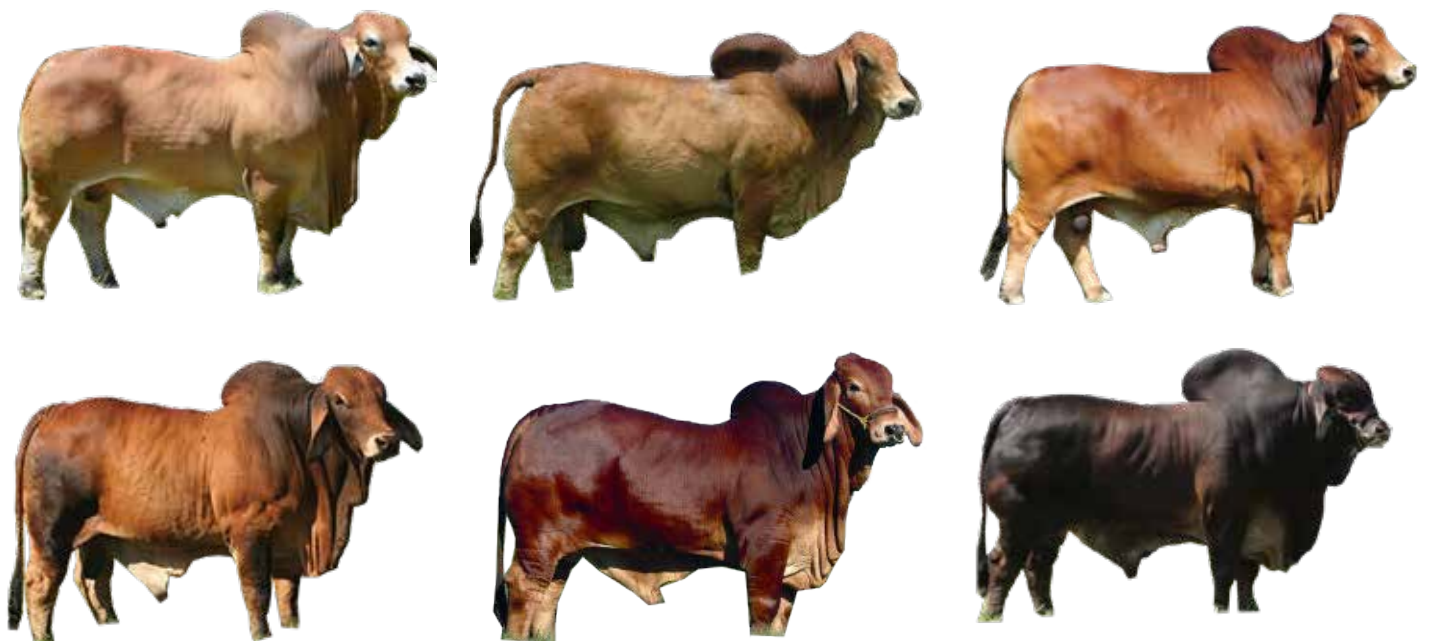

# *-PROPOSED-* BRAHMAN SHOW RING COLOR CHART

## RED FEMALES