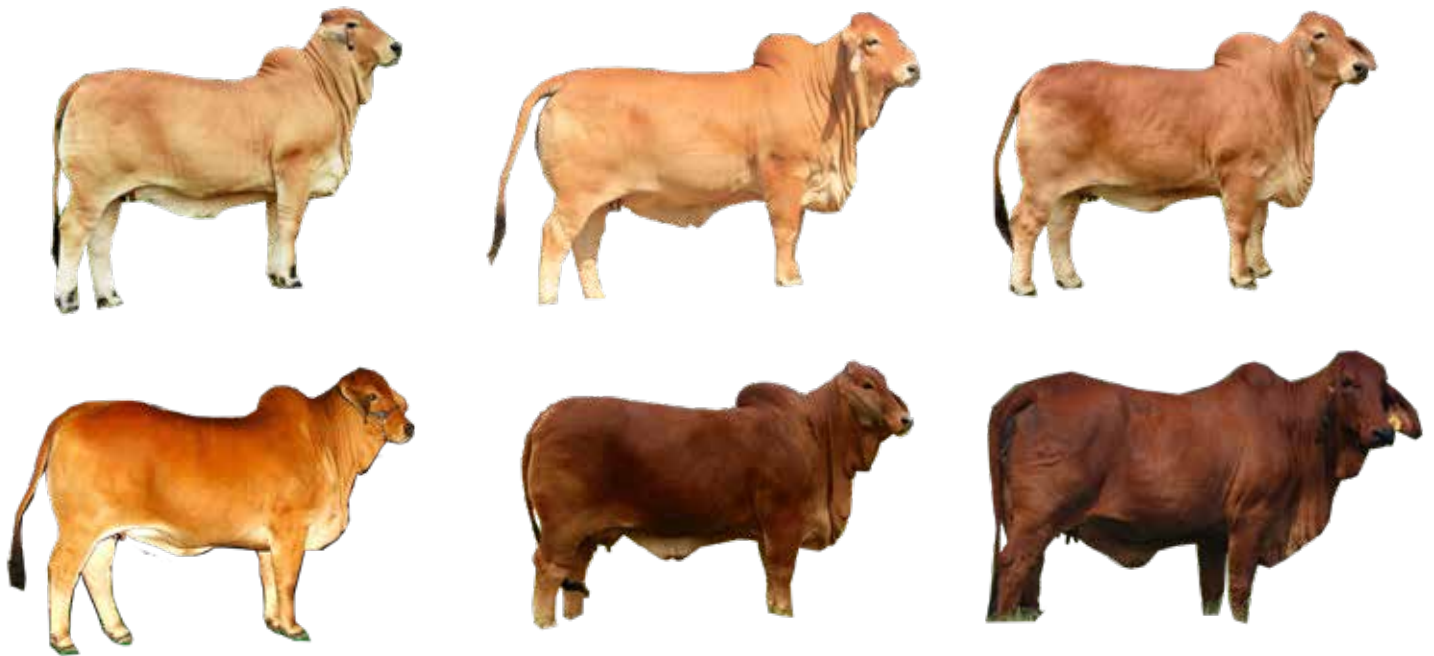

# *-PROPOSED-* BRAHMAN SHOW RING COLOR CHART

## RED FEMALES